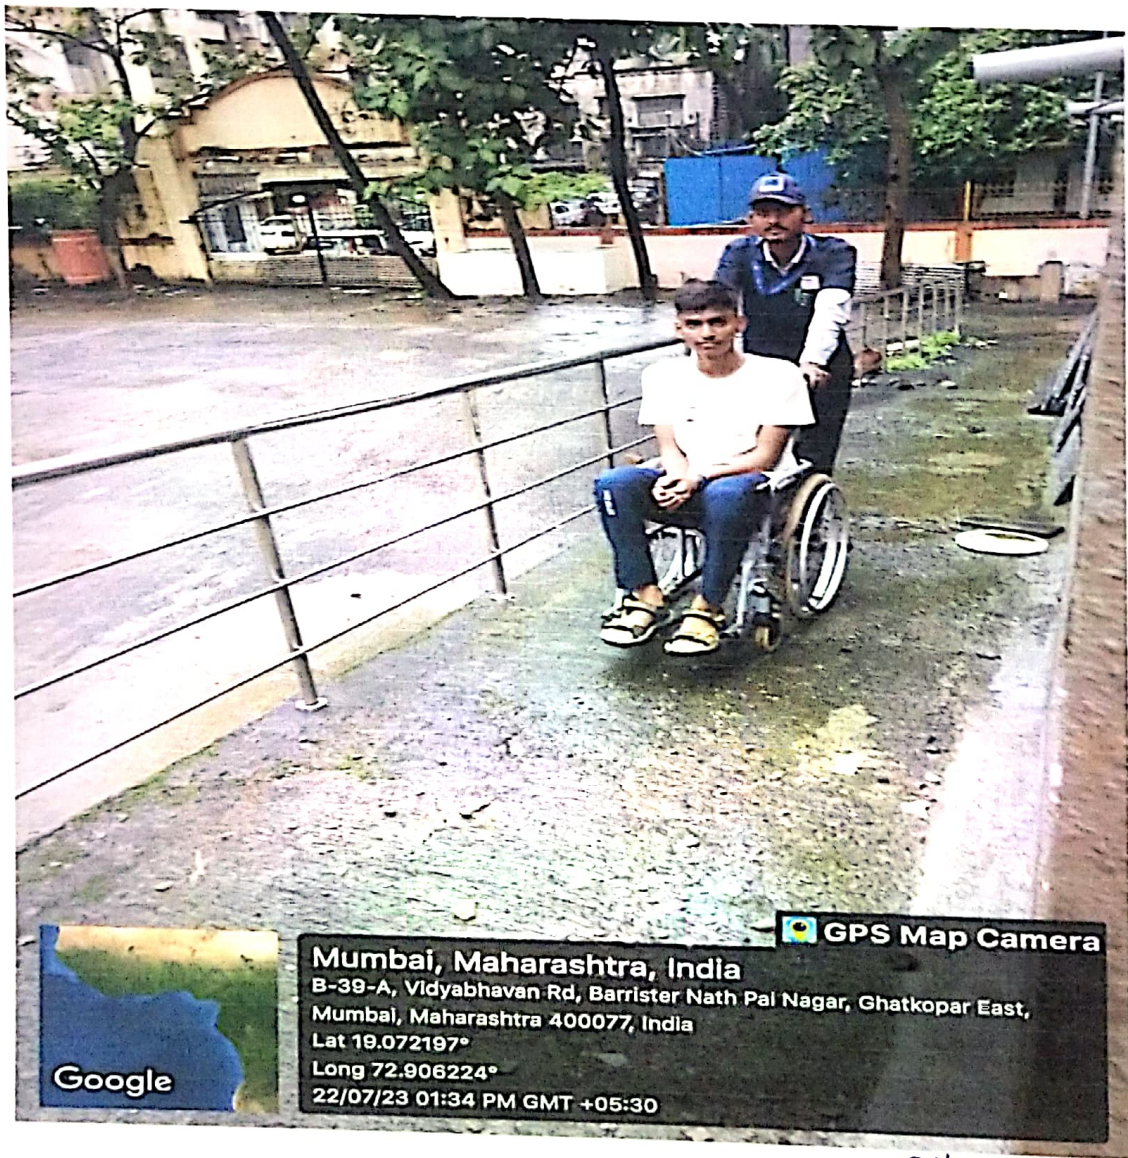

Atulke

I/C Principal
Pune Vidyarthi Griha's
College of Science & Technology